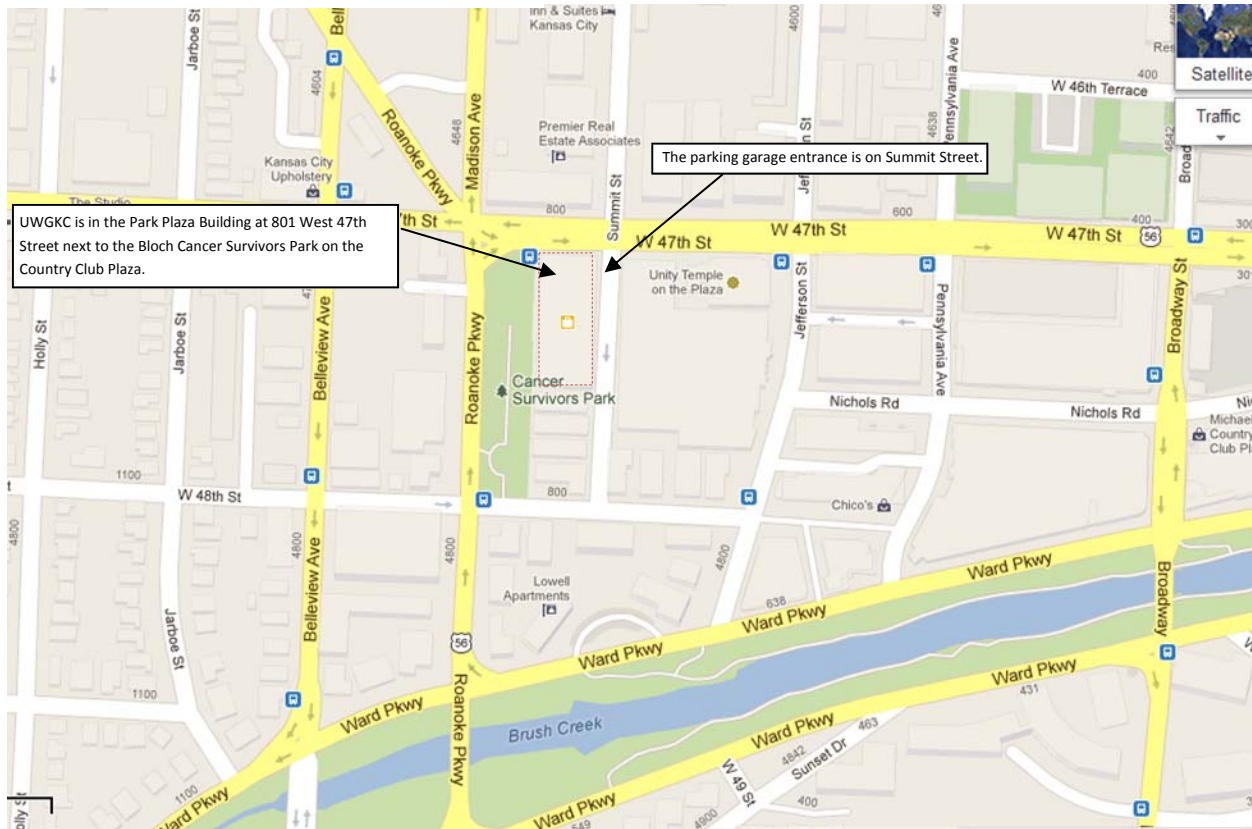

United Way of Greater Kansas City

801 W. 47th Street, Suite 500
Kansas City, MO 64112
tel (816) 472-4289

www.unitedwaykdc.org

LIVE UNITED

Coming from the North:

From I-35 South take exit 1A on the left for Southwest Trafficway (go appx. 2 mi). Merge onto Summit Street/SW Trafficway and continue onto Belleview Avenue. Take a slight left onto Roanoke Parkway then another slight left onto West 47th Street.

Coming from the South:

From I-35 North take exit 228B for Shawnee Mission Parkway (go appx. 5.3 mi). Turn left onto Ward Parkway, then left onto Roanoke Parkway, and right onto West 47th Street.

Coming from the East:

From I-70 West take a slight left onto I-670 West (I-70 ALT I-35 S/13th St/ Downtown/Topeka/Wichita). Take exit 2T for I-35 South. From I-35 South take exit 1A on the left for Southwest Trafficway (go appx. 2 mi). Merge onto Summit Street/SW Trafficway and continue onto Belleview Avenue. Take a slight left onto Roanoke Parkway then another slight left onto West 47th Street.

Coming from the West:

From I-70 East continue on to I-670 East. Take exit 2T from I-35 South. From I-35 South take exit 1A on the left for Southwest Trafficway (go appx. 2 mi). Merge onto Summit Street/SW Trafficway and continue onto Belleview Avenue. Take a slight left onto Roanoke Parkway then another slight left onto West 47th Street.